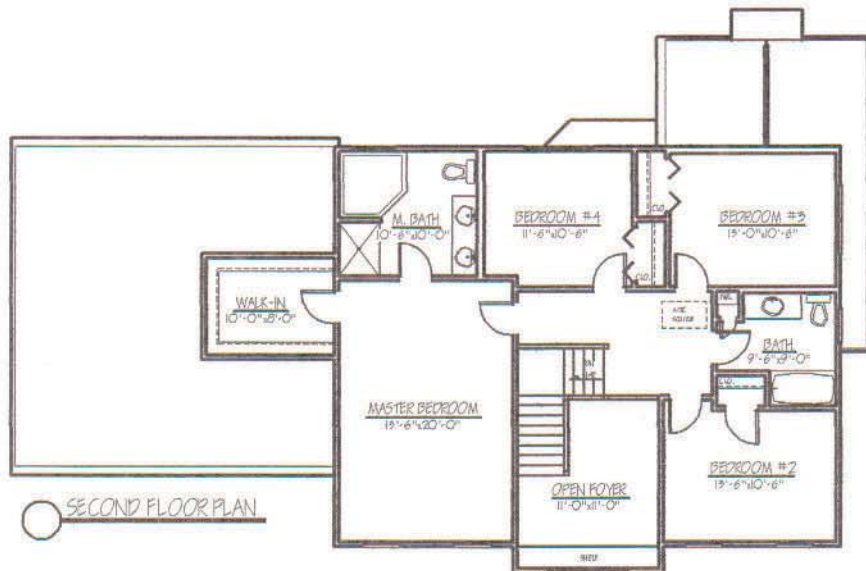

The Capri

38'x30' two story Colonial with expanded family room, 8 total rooms, 4 bedrooms, 2.5 baths. Standard features in all models include vinyl siding and trim, architectural shingles, brick front stairs, front sidelights, pediment window caps and dentil molding, shutters, brick chimney and fireplace, 2 car garage

Price: \$ 641,000 (38'x30')

Price: \$ 659,000 (40'x30')

*Capri model shown with optional farmer's porch & vaulted open foyer to accommodate feature window

Price: \$

Anna Federico - Broker

www.intoccia.com

(508) 718-0153 - Office

*Prices subject to change without notice.

INTOCCIA CONSTRUCTION

Highlawn Farm Foxboro, MA

The Capri

38'x30' two story Colonial with expanded family room, 8 total rooms, 4 bedrooms, 2.5 baths. Standard features in all models include vinyl siding and trim, architectural shingles, brick front stairs, front sidelights, pediment window caps and dentil molding, shutters, zero clearance fireplace, 2 car garage

Anna Federico - Broker

www.intoccia.com

(508) 718-0153 - Office

*Prices subject to change without notice.

INTOCCIA CONSTRUCTION

Highlawn Farm Foxboro, MA

The Capri *Optional Floor Plan

38'x30' two story Colonial with expanded family room, 8 total rooms, 4 bedrooms, 2.5 baths. Standard features in all models include vinyl siding and trim, architectural shingles, brick front stairs, front sidelights, pediment window caps and dentil molding, shutters, zero clearance fireplace, 2 car garage. This model includes a bonus room accessed through the master suite, and separate master bedroom walk-in closets.