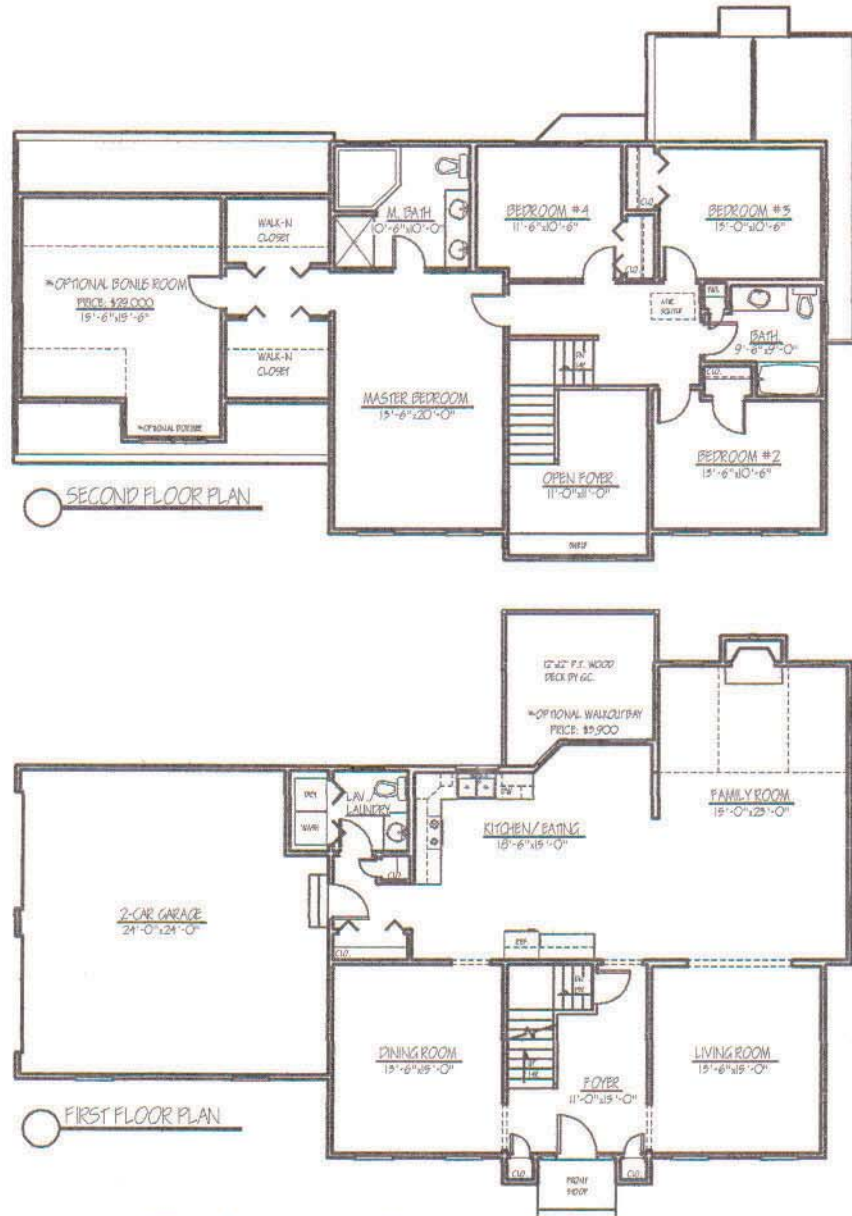

The Capri

38'x30' two story Colonial with expanded family room, 8 total rooms, 4 bedrooms, 2.5 baths. Standard features in all models include vinyl siding and trim, architectural shingles, brick front stairs, front sidelights, pediment window caps and dentil molding, shutters, brick chimney and fireplace, 2 car garage

*Prices subject to change without notice.

INTOCCIA CONSTRUCTION

Highlawn Farm Foxboro, MA

The Capri

38'x30' two story Colonial with expanded family room, 8 total rooms, 4 bedrooms, 2.5 baths. Standard features in all models include vinyl siding and trim, architectural shingles, brick front stairs, front sidelights, pediment window caps and dentil molding, shutters, zero clearance fireplace, 2 car garage

Anna Federico - Broker

www.intoccia.com

(508) 718-0153 - Office

*Prices subject to change without notice.

INTOCCIA CONSTRUCTION

Highlawn Farm Foxboro, MA

The Capri *Optional Floor Plan

38'x30' two story Colonial with expanded family room, 8 total rooms, 4 bedrooms, 2.5 baths. Standard features in all models include vinyl siding and trim, architectural shingles, brick front stairs, front sidelights, pediment window caps and dentil molding, shutters, zero clearance fireplace, 2 car garage. This model includes a bonus room accessed through the master suite, and separate master bedroom walk-in closets.

Anna Federico - Broker

www.intoccia.com

(508) 718-0153 - Office

*Prices subject to change without notice.

INTOCCIA CONSTRUCTION

Highlawn Farm Foxboro, MA

The Capri *Optional Floor Plan

40'x30' two story Colonial with expanded family room, 8 total rooms, 4 bedrooms, 2.5 baths. Standard features in all models include vinyl siding and trim, architectural shingles, brick front stairs, front sidelights, pediment window caps and dentil molding, shutters, zero clearance fireplace, 2 car garage.