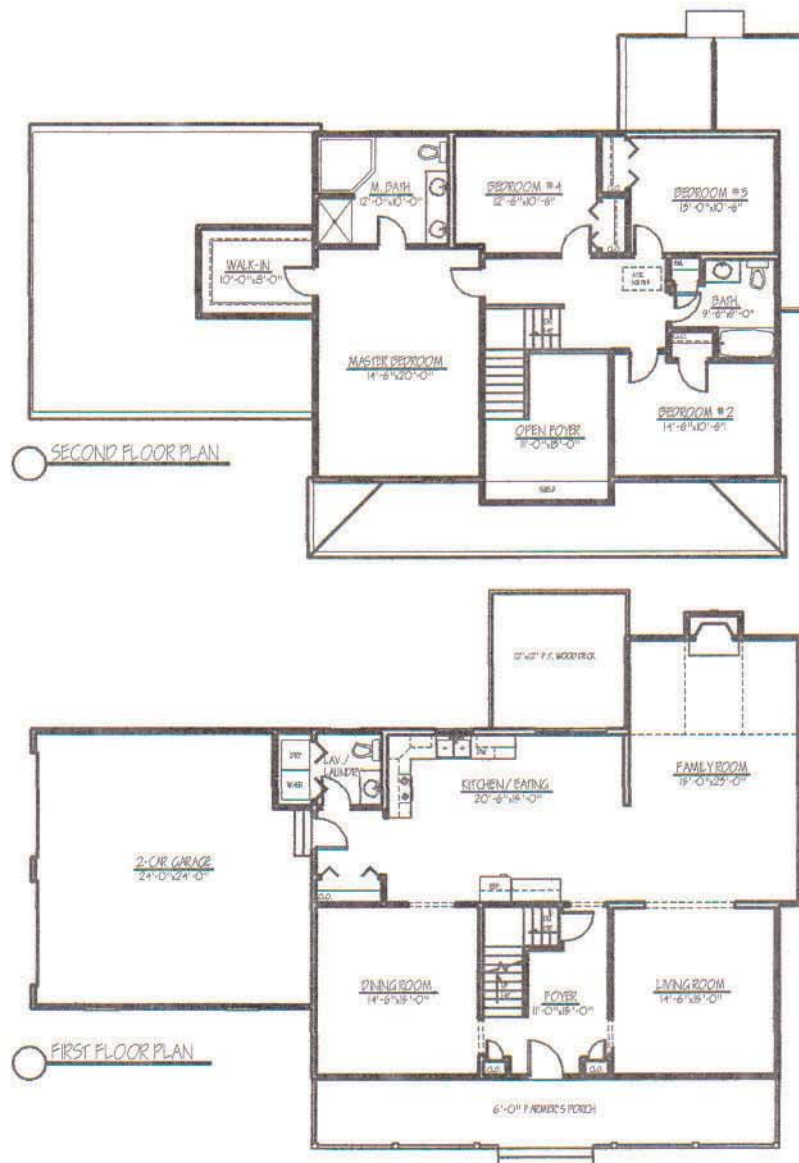

The Capri

38'x30' two story Colonial with expanded family room, 8 total rooms, 4 bedrooms, 2.5 baths. Standard features in all models include vinyl siding and trim, architectural shingles, brick front stairs, front sidelights, pediment window caps and dentil molding, shutters, brick chimney and fireplace, 2 car garage

*Prices subject to change without notice.

INTOCCIA CONSTRUCTION

Highlawn Farm Foxboro, MA

The Capri

38'x30' two story Colonial with expanded family room, 8 total rooms, 4 bedrooms, 2.5 baths. Standard features in all models include vinyl siding and trim, architectural shingles, brick front stairs, front sidelights, pediment window caps and dentil molding, shutters, zero clearance fireplace, 2 car garage

Anna Federico - Broker

www.intoccia.com

(508) 718-0153 - Office

*Prices subject to change without notice.

INTOCCIA CONSTRUCTION

Highlawn Farm Foxboro, MA

The Capri *Optional Floor Plan

38'x30' two story Colonial with expanded family room, 8 total rooms, 4 bedrooms, 2.5 baths. Standard features in all models include vinyl siding and trim, architectural shingles, brick front stairs, front sidelights, pediment window caps and dentil molding, shutters, zero clearance fireplace, 2 car garage. This model includes a bonus room accessed through the master suite, and separate master bedroom walk-in closets.

Anna Federico - Broker

www.intoccia.com

(508) 718-0153 - Office

*Prices subject to change without notice.

INTOCCIA CONSTRUCTION

Highlawn Farm Foxboro, MA

The Capri *Optional Floor Plan

40'x30' two story Colonial with expanded family room, 8 total rooms, 4 bedrooms, 2.5 baths. Standard features in all models include vinyl siding and trim, architectural shingles, brick front stairs, front sidelights, pediment window caps and dentil molding, shutters, zero clearance fireplace, 2 car garage.