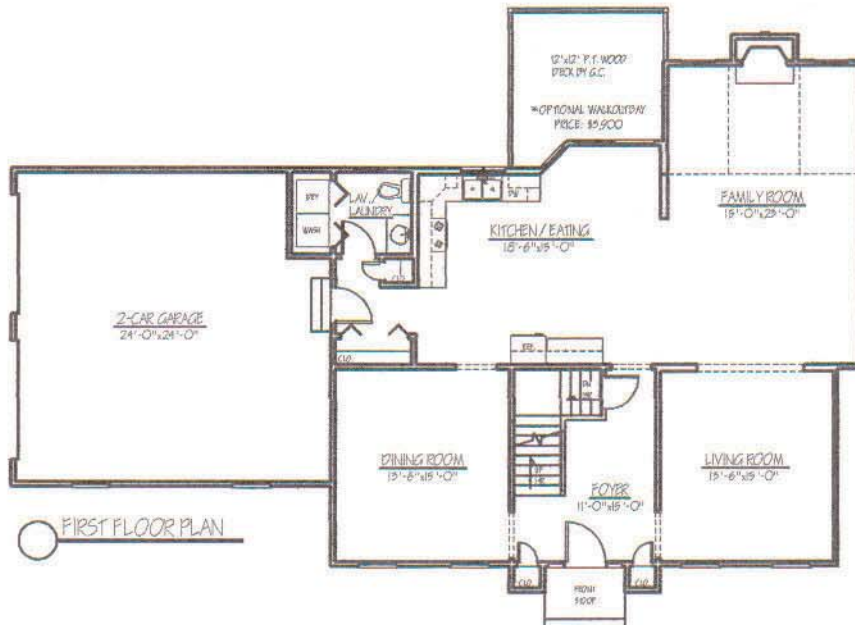

The Capri

38'x30' two story Colonial with expanded family room, 8 total rooms, 4 bedrooms, 2.5 baths. Standard features in all models include vinyl siding and trim, architectural shingles, brick front stairs, front sidelights, pediment window caps and dentil molding, shutters, brick chimney and fireplace, 2 car garage

Price: \$ 641,000 (38'x30')

Price: \$ 659,000 (40'x30')

*Capri model shown with optional farmer's porch & vaulted open foyer to accommodate feature window

Price: \$

Anna Federico - Broker

www.intoccia.com

(508) 718-0153 - Office

*Prices subject to change without notice.

INTOCCIA CONSTRUCTION

Highlawn Farm Foxboro, MA

The Capri

38'x30' two story Colonial with expanded family room, 8 total rooms, 4 bedrooms, 2.5 baths. Standard features in all models include vinyl siding and trim, architectural shingles, brick front stairs, front sidelights, pediment window caps and dentil molding, shutters, zero clearance fireplace, 2 car garage

Anna Federico - Broker

www.intoccia.com

(508) 718-0153 - Office

*Prices subject to change without notice.

INTOCCIA CONSTRUCTION

Highlawn Farm Foxboro, MA

The Capri *Optional Floor Plan

38'x30' two story Colonial with expanded family room, 8 total rooms, 4 bedrooms, 2.5 baths. Standard features in all models include vinyl siding and trim, architectural shingles, brick front stairs, front sidelights, pediment window caps and dentil molding, shutters, zero clearance fireplace, 2 car garage. This model includes a bonus room accessed through the master suite, and separate master bedroom walk-in closets.